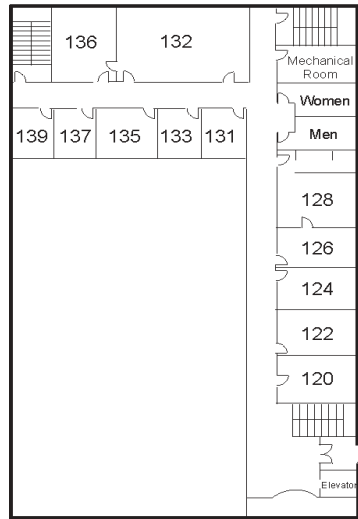

WEST WING FIRST LEVEL

- Room 120 Reception
  Work Room
- Room 122 Associate Pastor
- Room 124 Associate Pastor
- Room 126 Admin. Assistant
  for Membership
- Room 128 Senior Pastor
- Room 131 Admin. Assistant
  for Communication
- Room 132 Choir Room
- Room 136 Handbells
- Room 133 Finance Office
- Room 135 Music Library
- Room 137 Children's Coord.
  Nursery Coordinator
- Room 139 Director of Music

WEST WING