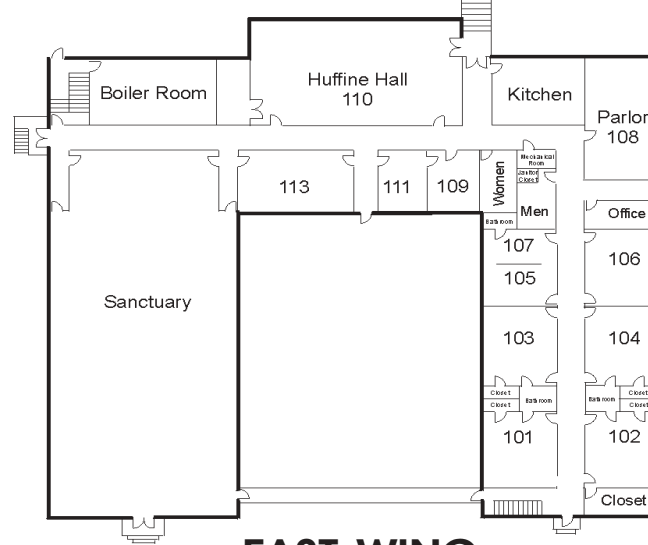

Spiritual Life Center

FIRST LEVEL

Room A-100 Assembly Area
Room A-101 Youth Minister
Room A-102 6th Grade
Room A-103 Scout Assembly Area
Room A-104 Cub Scout Room

SECOND LEVEL

Room A-201 8th Grade SS Class
Room A-202 7th Grade SS Class

SPIRITUAL LIFE CENTER

6167 Prestley Mill Road
Douglasville, GA 30134
770.942.3146
fax 770.577.3919
www.douglasvillefumc.com

WEST WING FIRST LEVEL

- Room 120 Reception
Work Room
- Room 122 Associate Pastor
- Room 124 Associate Pastor
- Room 126 Admin. Assistant
for Membership
- Room 128 Senior Pastor
- Room 131 Admin. Assistant
for Communication
- Room 132 Choir Room
- Room 136 Handbells
- Room 133 Finance Office
- Room 135 Music Library
- Room 137 Children's Coord.
Nursery Coordinator
- Room 139 Director of Music

WEST WING

First Level

EAST WING

EAST WING FIRST LEVEL

- Sanctuary
- Kitchen
- Room 101 Preschool - Age 2
- Room 102 Kindergarten
- Room 103 Preschool - Age 1
- Room 104 Preschool - Age 3
- Room 105
- Room 106 Preschool - Age 4
- Room 107
- Room 108 Parlor
- Room 109 Bride's Room
- Room 110 Huffine Hall
- Room 111 Prayer Room
- Room 113 Lively SS Class -
Adult