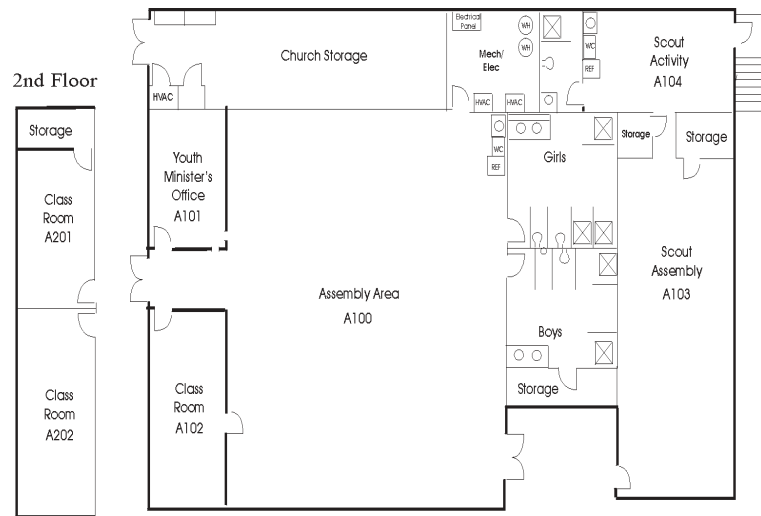

Spiritual Life Center

FIRST LEVEL

Room A-100 Assembly Area
Room A-101 Youth Minister
Room A-102 6th Grade
Room A-103 Scout Assembly Area
Room A-104 Cub Scout Room

SECOND LEVEL

Room A-201 8th Grade SS Class
Room A-202 7th Grade SS Class